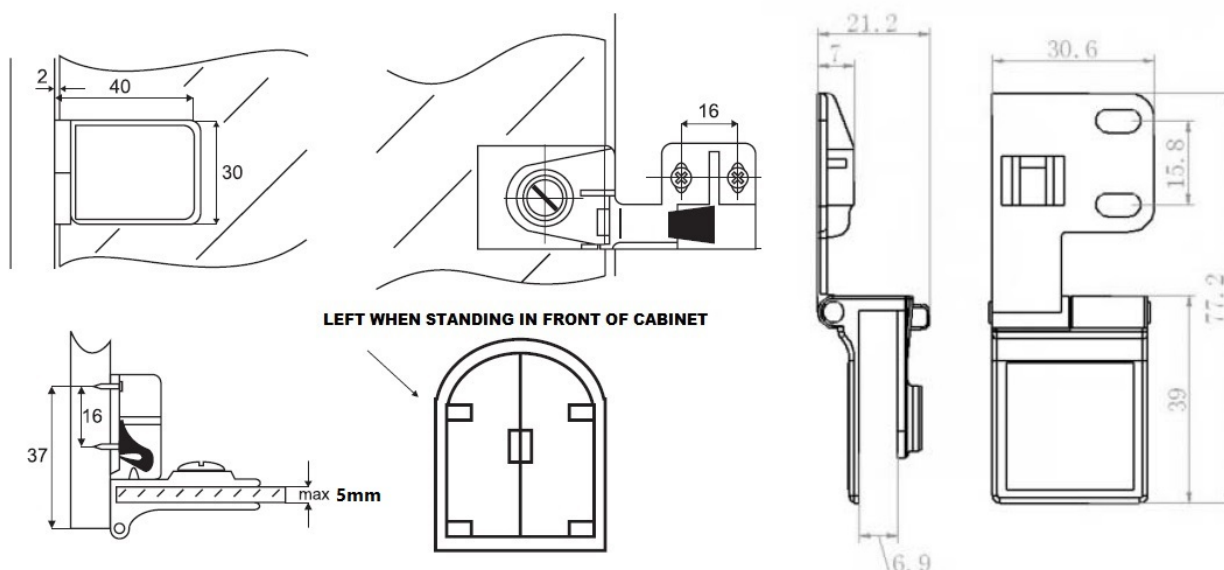

PRODUCT SHEET

Description:

Glass Door Hinge No C-13 Zamak, Chrome Plated, Left

Item number:

15.06.311-1

Units	Box	Carton	HS Code	Barcode
Pcs.	50	500	8302100090	
				5704866055178

SISO A/S

Mileparken 11
DK-2740 Skovlunde
Denmark
VAT: DK 24786013

Phone +45 45 830 900

www.siso.dk
siso@siso.dk

Danske Bank
Nytorv Branch
Copenhagen
SWIFT: DABADKKK

Account no.
4180 3112 112936
IBAN Account
DK7230003112112936